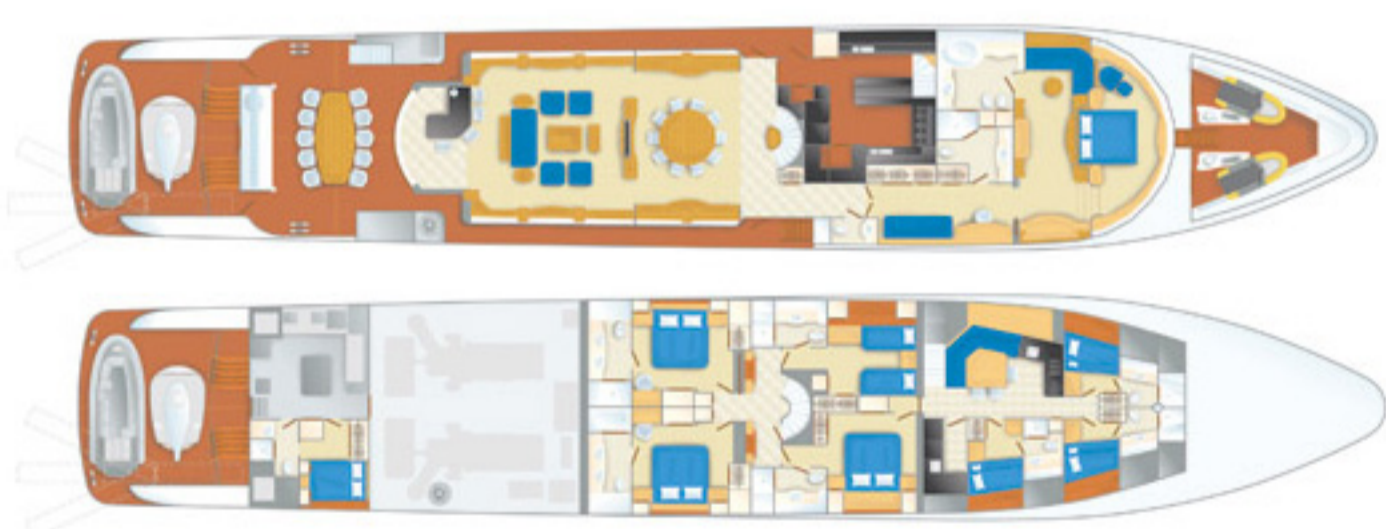

Trinity Yachts' Mine Games

Photo © Steve Karp

Peeking out over the bulwarks' tops is a semicircle of glass panels, offering panoramic vistas from the full-beam, split-level master suite. The raised forward portion has a sleeping area with a king bed, literally a throne from which the owner can survey his surroundings. Adjoining areas on the lower level include his and her heads, a dressing/sitting area, and an office.

advertisement

Our NEW personalized covers are great for you or as a gift!

[click here to order yours!](#)

Just aft of the master suite, the deckhouse narrows in way of the saloon and dining area, providing partial side decks; there's a detour up and inboard, over the master. PWCs are stowed on the foredeck, concealed behind the bulwarks. For more ambitious waterborne fun, there's a 22-foot tender and a personal submarine with davit in the transom garage.

Deck plans: Trinity Yachts' Mine Games

Photo © Technical illustration: [Mirto Art Studio](#)

On the upper deck the vertical pilothouse windows echo the semicircular motif, offering 180-degree visibility from a centerline helm station. Doorways to either side offer access to docking stations and to walkways leading to the foredeck or to the side decks and stern. Aft is the skylounge, with panoramic vistas to either side (thanks to the large windows in the aforementioned oval recesses) and to the stern, through curved sliding-glass panels that open onto an alfresco dining area protected by the bridge-deck overhang. The circular dining table is a hi-lo affair, with a twist; it also expands or contracts in diameter, thanks to a clever mechanism that stows a set of leaves under the tabletop in the retracted position.